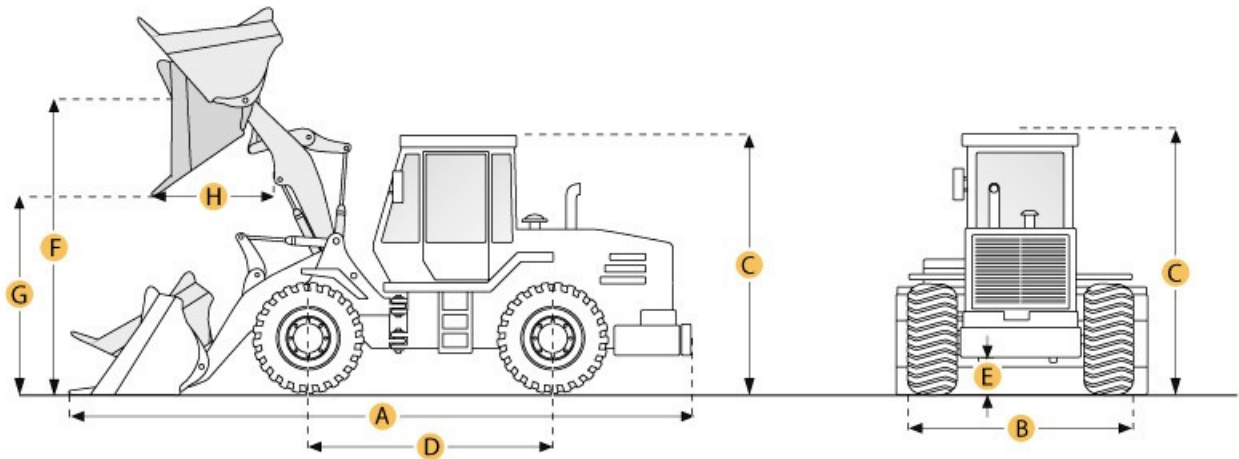

MasterRents

Address
46 Prince St
Danvers, MA 01923

Phone
978-762-RENT (7368)

924 Wheel Loader Dimension Sheet

Bucket	
G. Dump Clearance at Max Raise	8.9 ft in
Dimensions	
A. Length with Bucket on Ground	21.4 ft in
B. Width Over Tires	7.6 ft in
C. Height to Top of Cab	10.3 ft in
D. Wheelbase	8.9 ft in
F. Hinge Pin - Max Height	11.8 ft in
H. Reach at Max Lift and Dump	2.8 ft in