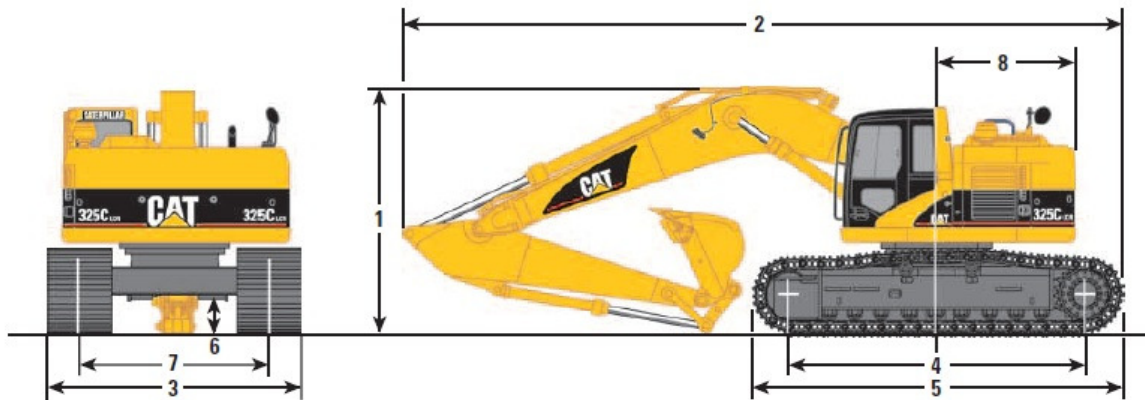

## CAT 325 Dimension Sheet

Boom Options	Reach —	
	3.2 m (10'6") Stick	2.65 m (8'8") Stick
Stick Options	R3.2C	R2.65C
1 Shipping Height	3380 mm (11'1")	3330 mm (10'11")
2 Shipping Length	9830 mm (32'3")	9830 mm (32'3")
3 Shipping Width – 850 mm shoes	3440 mm (11'3")	3440 mm (11'3")
Shipping Width – 750 mm shoes	3340 mm (10'11")	3340 mm (10'11")
Shipping Width – 600 mm shoes	3190 mm (10'6")	3190 mm (10'6")
4 Length to Center of Rollers	4040 mm (13'3")	4040 mm (13'3")
5 Track Length	5060 mm (16'7")	5060 mm (16'7")
6 Ground Clearance	540 mm (1'9")	540 mm (1'9")
7 Track Gauge	2590 mm (8'6")	2590 mm (8'6")
8 Tail Swing Radius	1900 mm (6'3")	1900 mm (6'3")