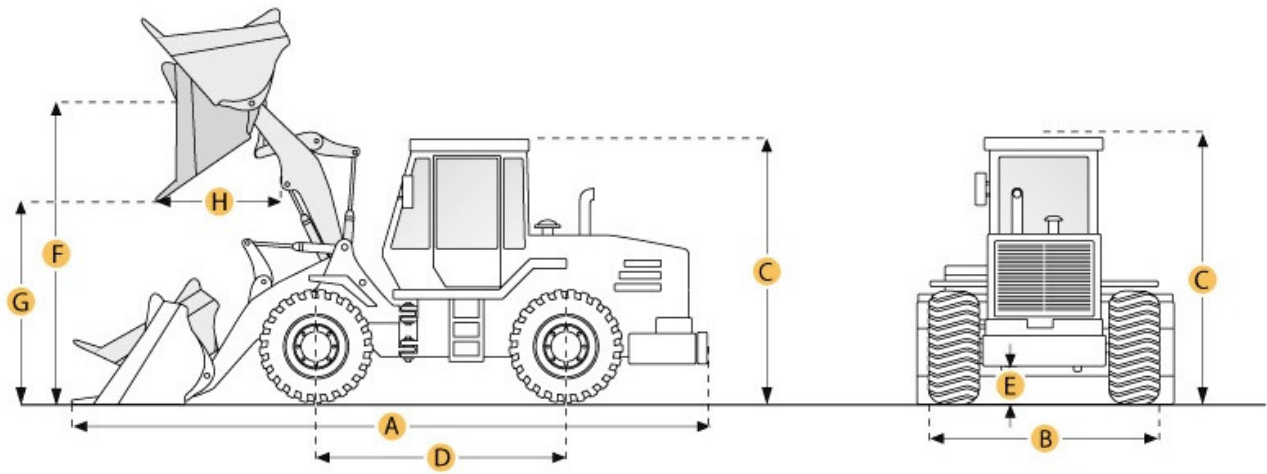

## 928 Wheel Loader Dimension Sheet

<b>Bucket</b>	
G. Dump Clearance at Max Raise	9.4 ft in
<b>Dimensions</b>	
A. Length with Bucket on Ground	23.8 ft in
B. Width Over Tires	8 ft in
C. Height to Top of Cab	10.7 ft in
E. Ground Clearance	1.3 ft in
H. Reach at Max Lift and Dump	3 ft in