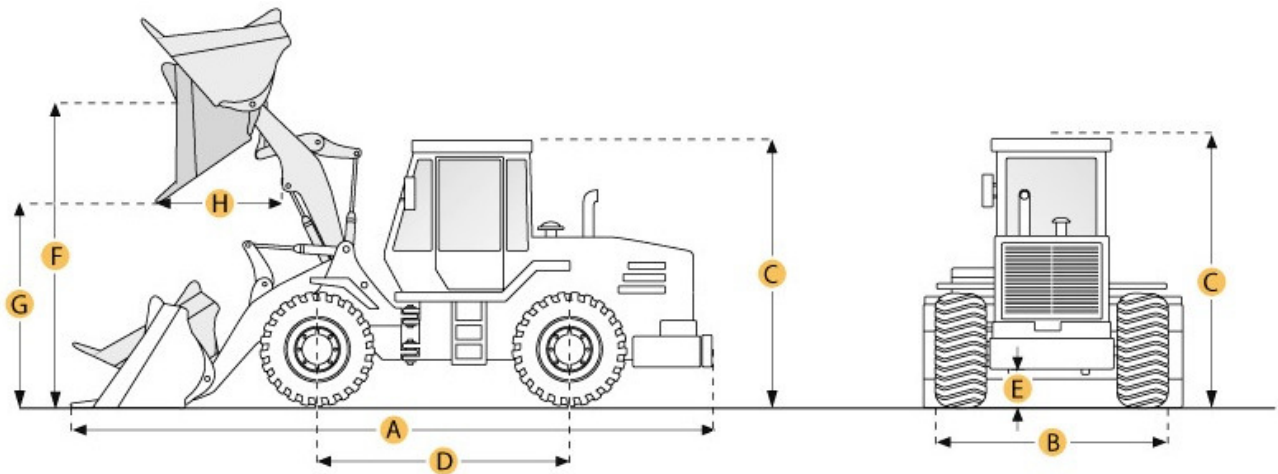

## 966 Wheel Loader Dimension Sheet

<b>Bucket</b>	
G. Dump Clearance at Max Raise	9.7 ft in
<b>Dimensions</b>	
A. Length with Bucket on Ground	22.4 ft in
B. Width Over Tires	9.1 ft in
C. Height to Top of Cab	11.7 ft in
E. Ground Clearance	1.3 ft in
F. Hinge Pin - Max Height	13.7 ft in
H. Reach at Max Lift and Dump	2.6 ft in